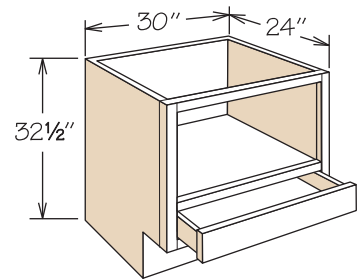

**Universal Design
Vanity Plumbing Skirt**

Pricing Page 76

- VPS30 UD
- VPS36 UD

- APC
- CFO
- PVS
- RD

- Removable front access panel
- Subtract 1 1/2" from width and depth for available sink bowl opening
- Maximum available depth inside cabinet for sink bowl is 5"
- Water lines, drains and P-Trap must be installed at 6" maximum from wall

Universal Design Corner Base Susan

Pricing Page 76

CBS36 UD

- APC
- CFO
- PVS
- RD

- One 28" diameter round white spin shelf mounted on floor
- Sides are finished
- Cabinet requires a minimum of 34" to fit through doorway
- Additional space recommended if appliance is installed on the hinge side of this cabinet for proper door operation

Universal Design Base Multi-Use

Pricing Page 76

BMU30 UD

- APC
- CFO
- PVS
- RD

- Designed for mounting microwaves or small appliances below countertop
- Opening dimensions: 26 3/4" wide X 15 1/4" high
- Interior finished to match cabinet exterior
- Accent Molding recommended (order separately)