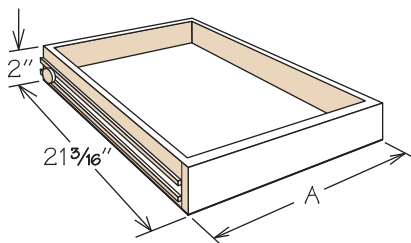

Sliding Shelf

Pricing Page 97