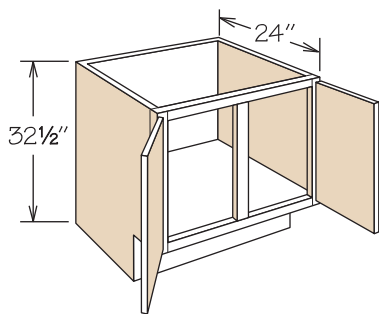

**Universal Design
Drawer Base Cabinet**

Pricing Page 76

- DB12 UD
- DB15 UD
- DB18 UD
- DB21 UD
- DB24 UD

- APC
- CFO
- PVS
- RD

- 1 large and 2 standard drawers

**Universal Design
Sink Base**

Pricing Page 76

- SB30 UD
- SB33 UD
- SB36 UD

- APC
- CFO
- PVS
- RD

- No shelf
- Full height back
- Subtract 1 1/2" from width and depth for available sink bowl opening

**Universal Design
Base Plumbing Skirt**

Pricing Page 76