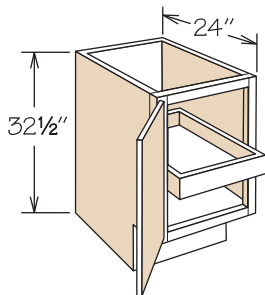

* 2 doors with batten

Universal Design Base Cabinet

2 Doors, Adjustable Shelf

Pricing Page 76

B30 UD
B33 UD
B36 UD
B39 UD
B42 UD

- APC
- CFO
- PVS
- RD

- ¾" half-depth adjustable shelf
- Center support for shelf provided

Universal Design Base Cabinet

3 Doors, Adjustable Shelf

Pricing Page 76

B45 UD

- APC
- CFO
- PVS
- RD

- ¾" half-depth adjustable shelf
- Center support for shelf provided
- Hinged as shown

**Universal Design
Base Cabinet**

1 Door, 1 Sliding Shelf

Pricing Page 76

B12 SS1 UD
B15 SS1 UD
B18 SS1 UD
B21 SS1 UD

- APC
- CFO
- PVS
- RD

- 1 non-adjustable Sliding Shelf in center position
- **Engineered wood Sliding Shelf included for all construction types**

**Universal Design
Base Cabinet**

2 Doors, 1 Sliding Shelf

Pricing Page 76

Portfolio Select or Portfolio
B24 SS1 UD BUTT

- APC
- CFO
- PVS
- RD

- 1 non-adjustable Sliding Shelf in center position
- **Engineered wood Sliding Shelf included for all construction types**