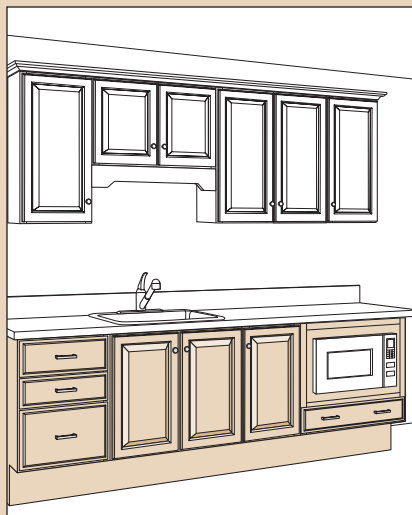

Dovetail Full Access Drawer

- Standard in Timberlake Portfolio Select
- Optional in Timberlake Portfolio

CushionClose Glide Option

- Optional in Timberlake Portfolio Select Only

Universal Design Cabinets

Universal Design Base Cabinets are 32½" high by 24" deep. The toe kick is 8" high and 6½" deep to accommodate most wheelchair footrests.