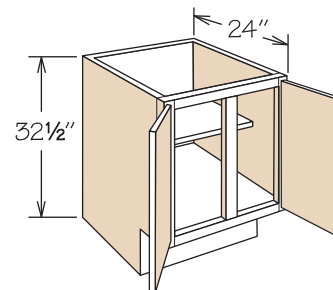

Dovetail Full Access Drawer

- Standard in Timberlake Portfolio Select
- Optional in Timberlake Portfolio

CushionClose Glide Option

- Optional in Timberlake Portfolio Select Only

Universal Design Cabinets

Universal Design Base Cabinets are 32½" high by 24" deep. The toe kick is 8" high and 6½" deep to accommodate most wheelchair footrests.

Universal Design Base Cabinet

2 Doors, Adjustable Shelf

Pricing Page 76

Portfolio Select or Portfolio
B24 UD BUTT
B27 UD BUTT

- APC
- CFO
- PVS
- RD

- ¾" half-depth adjustable shelf
- Center support for shelf provided

Universal Design Base Cabinet

2 Doors, Adjustable Shelf

Pricing Page 77

Value-Built by Timberlake
B24 1B UD*
B27 UD

- APC
- CFO
- PVS
- RD

- ¾" half-depth adjustable shelf
- Center support for shelf provided

* 2 doors with batten

Universal Design Base Cabinet

2 Doors, Adjustable Shelf

Pricing Page 76

B30 UD
B33 UD
B36 UD
B39 UD
B42 UD

- APC
- CFO
- PVS
- RD

- ¾" half-depth adjustable shelf
- Center support for shelf provided