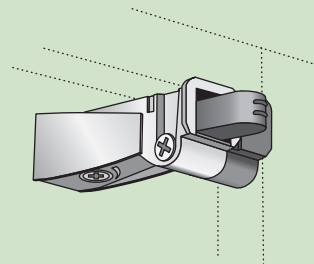

- Not available in Value-Built by Timberlake door styles
- 2 doors with batten
- 3 1/8" stiles
- Full overlay door styles feature face-mount hinges
- No shelf

NOTE: Check appliance manufacturer's specifications for adequate clearance and required installation materials.

Cut Out Dimensions	A Actual	A Max.	B Actual	B Max.
OVS3384 UD	26 3/4"	31"	22 1/2"	37 3/8"

Sliding Shelf

Pricing Page 97

CushionClose for Doors

Pricing Page 96

CUSH CLOSE DR BUFFER

- Field installation accessory
- Slow closing system helps reduce slams and noise
- Package includes one unit and installation instructions
- Pre-drilling of frames recommended
- 1 unit per door recommended for Universal Design Base cabinets
- Spacer included for Standard Overlay door styles