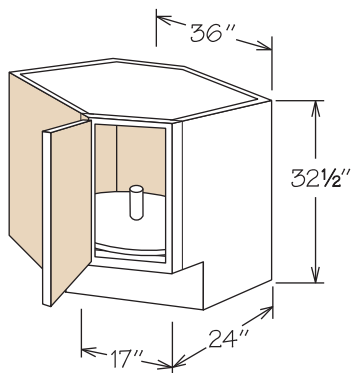

- SB30 UD
- SB33 UD
- SB36 UD

- APC
- CFO
- PVS
- RD

- No shelf
- Full height back
- Subtract 1 1/2" from width and depth for available sink bowl opening

**Universal Design
Base Plumbing Skirt**

Pricing Page 76

- BPS30 UD
- BPS36 UD

- APC
- CFO
- PVS
- RD

- Removable front access panel
- Subtract 1 1/2" from width and depth for available sink bowl opening
- Maximum available depth inside cabinet for sink bowl is 5"
- Water lines, drains and P-Trap must be installed at 6" maximum from wall

**Universal Design
Vanity Plumbing Skirt**

Pricing Page 76

- VPS30 UD
- VPS36 UD

- APC
- CFO
- PVS
- RD

- Removable front access panel
- Subtract 1 1/2" from width and depth for available sink bowl opening
- Maximum available depth inside cabinet for sink bowl is 5"
- Water lines, drains and P-Trap must be installed at 6" maximum from wall

Universal Design Corner Base Susan

Pricing Page 76

CBS36 UD

- APC
- CFO
- PVS
- RD

- One 28" diameter round white spin shelf mounted on floor
- Sides are finished
- Cabinet requires a minimum of 34" to fit through doorway
- Additional space recommended if appliance is installed on the hinge side of this cabinet for proper door operation