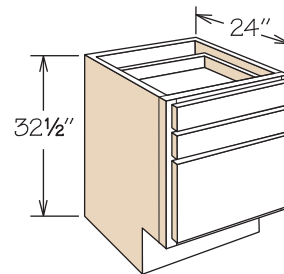

**Universal Design
Drawer Base Cabinet**

Pricing Page 76

- DB12 UD
- DB15 UD
- DB18 UD
- DB21 UD
- DB24 UD

- APC
- CFO
- PVS
- RD

- 1 large and 2 standard drawers