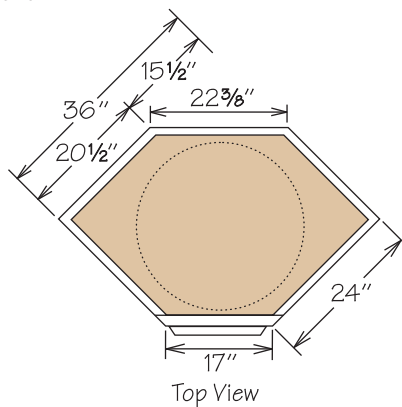

- SB30 UD
- SB33 UD
- SB36 UD

- APC
- CFO
- PVS
- RD

- No shelf
- Full height back
- Subtract 1 1/2" from width and depth for available sink bowl opening

**Universal Design
Base Plumbing Skirt**

Pricing Page 76

- BPS30 UD
- BPS36 UD

- APC
- CFO
- PVS
- RD

- Removable front access panel
- Subtract 1 1/2" from width and depth for available sink bowl opening
- Maximum available depth inside cabinet for sink bowl is 5"
- Water lines, drains and P-Trap must be installed at 6" maximum from wall

**Universal Design
Vanity Plumbing Skirt**

Pricing Page 76

- VPS30 UD
- VPS36 UD

- APC
- CFO
- PVS
- RD

- Removable front access panel
- Subtract 1 1/2" from width and depth for available sink bowl opening
- Maximum available depth inside cabinet for sink bowl is 5"
- Water lines, drains and P-Trap must be installed at 6" maximum from wall

Universal Design Corner Base Susan

Pricing Page 76

CBS36 UD

- APC
- CFO
- PVS
- RD

- One 28" diameter round white spin shelf mounted on floor
- Sides are finished
- Cabinet requires a minimum of 34" to fit through doorway
- Additional space recommended if appliance is installed on the hinge side of this cabinet for proper door operation