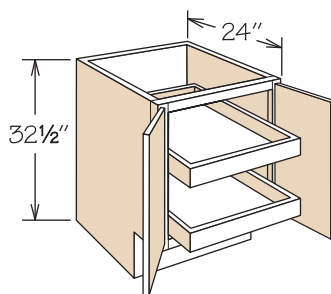

**Universal Design
Base Cabinet**

2 Doors, 1 Sliding Shelf

Pricing Page 77

Value-Built by Timberlake
B24 1B SS1 UD

- APC
- CFO
- PVS
- RD

- 2 doors with batten
- 1 non-adjustable Sliding Shelf in center position

**Universal Design
Base Cabinet**

1 Door, 2 Sliding Shelves

Pricing Page 76

B12 SS2 UD
B15 SS2 UD
B18 SS2 UD
B21 SS2 UD

- APC
- CFO
- PVS
- RD

- Sliding Shelves are not adjustable
- **Engineered wood Sliding Shelves included for all construction types**

**Universal Design
Base Cabinet**

2 Doors, 2 Sliding Shelves

Pricing Page 76

Portfolio Select or Portfolio
B24 SS2 UD BUTT

- APC
- CFO
- PVS
- RD

- Sliding Shelves are not adjustable
- **Engineered wood Sliding Shelves included for all construction types**