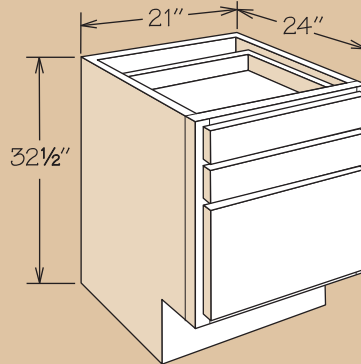

Universal Design Cabinets for Accessible Kitchen Layouts

Dimensions

Width	Height	Depth	Inset Toe Kick
12" to 45"	32½" (Bases) 84" (Single Oven)	24" (Reduced Depth optional on select cabinets)	8" High 6½" Deep

SKU Coding

DB21 UD **21**
width
in inches

Construction Options & Modifications

- APC**.....All Plywood Construction
- CFO**.....Cabinet Front Only
- PVS**..... Plywood Veneered Sides
- RD**..... Reduced Depth

Dovetail Full Access Drawer

- Standard in Timberlake Portfolio Select
- Optional in Timberlake Portfolio

CushionClose Glide Option

- Optional in Timberlake Portfolio Select Only

Universal Design Cabinets

Universal Design Base Cabinets are 32½" high by 24" deep. The toe kick is 8" high and 6½" deep to accommodate most wheelchair footrests.