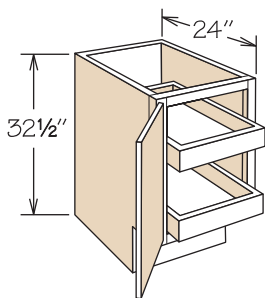

**Universal Design
Base Cabinet**

2 Doors, 1 Sliding Shelf

Pricing Page 76

Portfolio Select or Portfolio
B24 SS1 UD BUTT

- APC
- CFO
- PVS
- RD

- 1 non-adjustable Sliding Shelf in center position
- **Engineered wood Sliding Shelf included for all construction types**

**Universal Design
Base Cabinet**

2 Doors, 1 Sliding Shelf

Pricing Page 77

Value-Built by Timberlake
B24 1B SS1 UD

- APC
- CFO
- PVS
- RD

- 2 doors with batten
- 1 non-adjustable Sliding Shelf in center position

**Universal Design
Base Cabinet**

1 Door, 2 Sliding Shelves

Pricing Page 76

B12 SS2 UD
B15 SS2 UD
B18 SS2 UD
B21 SS2 UD

- APC
- CFO
- PVS
- RD

- Sliding Shelves are not adjustable
- **Engineered wood Sliding Shelves included for all construction types**