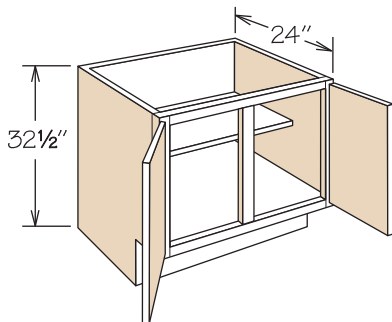

Universal Design Base Cabinet

2 Doors, Adjustable Shelf

Pricing Page 76

Portfolio Select or Portfolio
B24 UD BUTT
B27 UD BUTT

- APC
- CFO
- PVS
- RD

- ¾" half-depth adjustable shelf
- Center support for shelf provided

Universal Design Base Cabinet

2 Doors, Adjustable Shelf

Pricing Page 77

Value-Built by Timberlake
B24 1B UD*
B27 UD

- APC
- CFO
- PVS
- RD

- ¾" half-depth adjustable shelf
- Center support for shelf provided

* 2 doors with batten

Universal Design Base Cabinet

2 Doors, Adjustable Shelf

Pricing Page 76

B30 UD
B33 UD
B36 UD
B39 UD
B42 UD

- APC
- CFO
- PVS
- RD

- ¾" half-depth adjustable shelf
- Center support for shelf provided