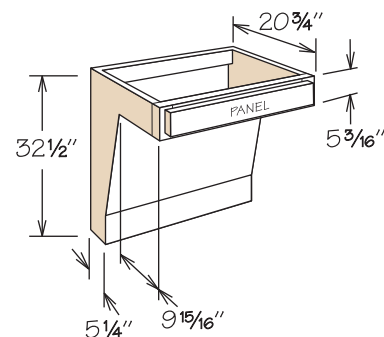

**Universal Design
Vanity Plumbing Skirt**

Pricing Page 76

- VPS30 UD
- VPS36 UD

- APC
- CFO
- PVS
- RD

- Removable front access panel
- Subtract 1 1/2" from width and depth for available sink bowl opening
- Maximum available depth inside cabinet for sink bowl is 5"
- Water lines, drains and P-Trap must be installed at 6" maximum from wall