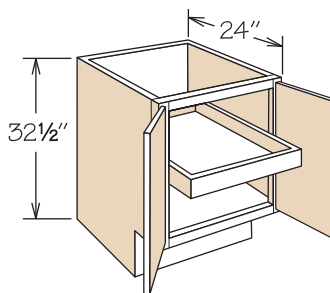

Universal Design Base Cabinet

3 Doors, Adjustable Shelf

Pricing Page 76

B45 UD

- APC
- CFO
- PVS
- RD

- ¾" half-depth adjustable shelf
- Center support for shelf provided
- Hinged as shown

**Universal Design
Base Cabinet**

1 Door, 1 Sliding Shelf

Pricing Page 76

B12 SS1 UD
B15 SS1 UD
B18 SS1 UD
B21 SS1 UD

- APC
- CFO
- PVS
- RD

- 1 non-adjustable Sliding Shelf in center position
- **Engineered wood Sliding Shelf included for all construction types**

**Universal Design
Base Cabinet**

2 Doors, 1 Sliding Shelf

Pricing Page 76

Portfolio Select or Portfolio
B24 SS1 UD BUTT

- APC
- CFO
- PVS
- RD

- 1 non-adjustable Sliding Shelf in center position
- **Engineered wood Sliding Shelf included for all construction types**