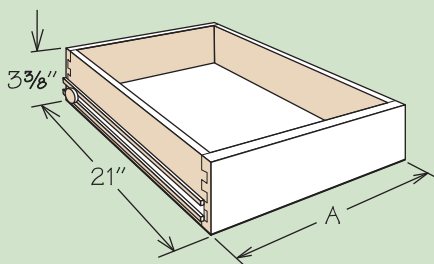

Deep Dovetail Sliding Shelf

Pricing Page 96

DSSK15
DSSK16
DSSK18
DSSK19
DSSK21

DSSK24
DSSK27

● RD

	A
DSSK15	10¾"
DSSK16	12¼"
DSSK18	13¾"
DSSK19	15¼"
DSSK21	16¾"
DSSK24	19¾"
DSSK27	22¾"

- Field installation accessory
- Natural finish dovetail drawer with MDF bottom and Side-Mounted Drawer Glides
- Includes Deep Dovetail Sliding Shelf, all glide hardware and instructions
- DSSK drill template is required for all double door cabinets that have a fixed center stile—contact Customer Service for drill template
- **DSSK27 not available for Value-Built by Timberlake Base cabinets**