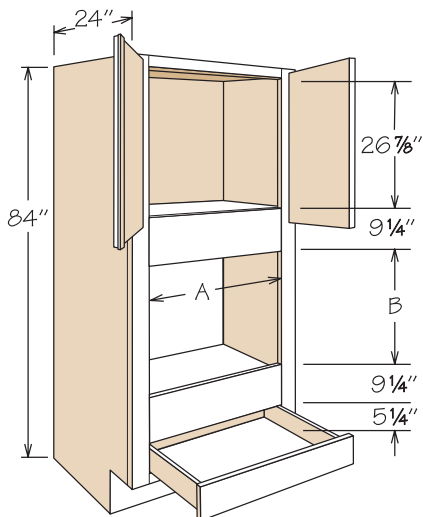

Universal Design Oven Cabinet

Pricing Page 76

Portfolio Select or Portfolio
OVS3384 UD

- APC
- CFO
- PVS
- RD

- Not available in Value-Built by Timberlake door styles
- 2 doors with batten
- 3 1/8" stiles
- Full overlay door styles feature face-mount hinges
- No shelf

NOTE: Check appliance manufacturer's specifications for adequate clearance and required installation materials.

Cut Out Dimensions	A Actual	A Max.	B Actual	B Max.
OVS3384 UD	26 3/4"	31"	22 1/2"	37 3/8"