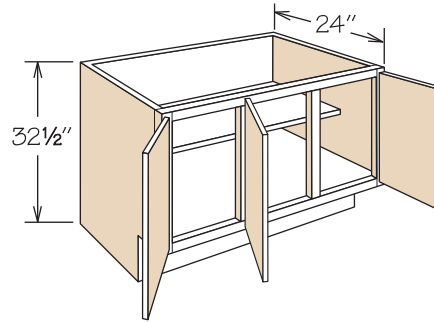

Universal Design Base Cabinet

2 Doors, Adjustable Shelf

Pricing Page 77

Value-Built by Timberlake
B24 1B UD*
B27 UD

- APC
- CFO
- PVS
- RD

- ¾" half-depth adjustable shelf
- Center support for shelf provided

* 2 doors with batten

Universal Design Base Cabinet

2 Doors, Adjustable Shelf

Pricing Page 76

B30 UD
B33 UD
B36 UD
B39 UD
B42 UD

- APC
- CFO
- PVS
- RD

- ¾" half-depth adjustable shelf
- Center support for shelf provided

Universal Design Base Cabinet

3 Doors, Adjustable Shelf

Pricing Page 76

B45 UD

- APC
- CFO
- PVS
- RD

- ¾" half-depth adjustable shelf
- Center support for shelf provided
- Hinged as shown

**Universal Design
Base Cabinet**