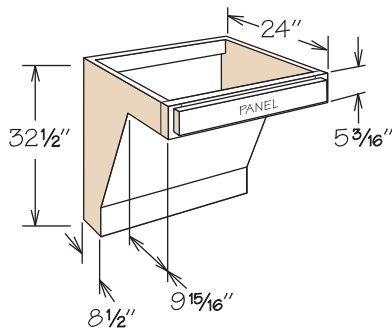

**Universal Design
Drawer Base Cabinet**

Pricing Page 76

- DB12 UD
- DB15 UD
- DB18 UD
- DB21 UD
- DB24 UD

- APC
- CFO
- PVS
- RD

- 1 large and 2 standard drawers

**Universal Design
Sink Base**

Pricing Page 76

- SB30 UD
- SB33 UD
- SB36 UD

- APC
- CFO
- PVS
- RD

- No shelf
- Full height back
- Subtract 1 1/2" from width and depth for available sink bowl opening

**Universal Design
Base Plumbing Skirt**

Pricing Page 76