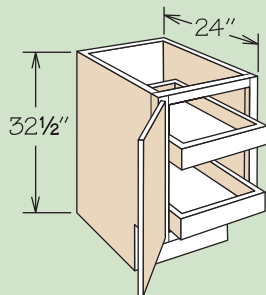

**Universal Design
Base Cabinet**

2 Doors, 2 Sliding Shelves

Pricing Page 76

Portfolio Select or Portfolio
B24 SS2 UD BUTT

- APC
- CFO
- PVS
- RD

- Sliding Shelves are not adjustable
- **Engineered wood Sliding Shelves included for all construction types**

**Universal Design
Base Cabinet**

2 Doors, 2 Sliding Shelves

Pricing Page 77

Value-Built by Timberlake
B24 1B SS2 UD

- APC
- CFO
- PVS
- RD

- 2 doors with batten
- Sliding Shelves are not adjustable

**Universal Design
Base Cabinet**

1 Door, 2 Deep Dovetail Sliding Shelves

Pricing Page 76

Portfolio Select or Portfolio

- B12 DSS2 UD
- B15 DSS2 UD
- B18 DSS2 UD
- B21 DSS2 UD

- APC
- CFO
- PVS
- RD

- Not available in Value-Built by Timberlake door styles
- 2 non-adjustable Deep Dovetail Sliding Shelves