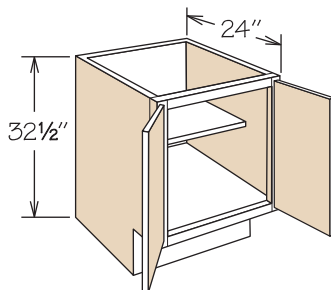

Dovetail Full Access Drawer

- Standard in Timberlake Portfolio Select
- Optional in Timberlake Portfolio

CushionClose Glide Option

- Optional in Timberlake Portfolio Select Only

Universal Design Cabinets

Universal Design Base Cabinets are 32½" high by 24" deep. The toe kick is 8" high and 6½" deep to accommodate most wheelchair footrests.

Cathedral doors are not available on Universal Design Base Cabinets.

Single door Universal Design Base Cabinets are hinged left and can be reversed in the field.

Inset toe kick construction requires BTK8 UD matching toe kick—must be ordered separately.

Universal Design Base Cabinet

2 Doors, Adjustable Shelf

Pricing Page 76

Portfolio Select or Portfolio
B24 UD BUTT
B27 UD BUTT

- APC
- CFO
- PVS
- RD

- ¾" half-depth adjustable shelf
- Center support for shelf provided

Universal Design Base Cabinet

2 Doors, Adjustable Shelf

Pricing Page 77

Value-Built by Timberlake
B24 1B UD*
B27 UD

- APC
- CFO
- PVS
- RD

- ¾" half-depth adjustable shelf
- Center support for shelf provided