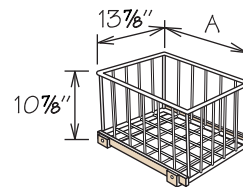

File Base Drawer Kit

Pricing Page 98

FBDK1821	18"
FBDK1824	21 1/8"

FBDK1821
FBDK1824

- Field installation accessory
- Contents: 1 basket assembly, 1 rail assembly, 4 mounting screws
- Chrome finish
- Accepts letter or legal size hanging files
- FBDK1821 can be used in Vanity cabinets
- Mounts in B18 (14 3/4") or wider cabinet opening
- Not sized to fit reduced depth cabinets

SSK12   SSK1221
SSK15   SSK1521
SSK18   SSK1821
SSK21   SSK2421
SSK24

● RD

	A	B
SSK12	8 1/2"	21 3/16"
SSK15	11 1/2"	21 3/16"
SSK18	14 1/2"	21 3/16"
SSK21	17 1/2"	21 3/16"
SSK24	20 1/2"	21 3/16"
SSK1221	8 1/2"	18 3/16"
SSK1521	11 1/2"	18 3/16"
SSK1821	14 1/2"	18 3/16"
SSK2421	20 1/2"	18 3/16"

- Field installation accessory
- Engineered wood drawer with solid hardwood front, MDF bottom and Side-Mounted Drawer Glides
- Includes Sliding Shelf, all glide hardware and instructions