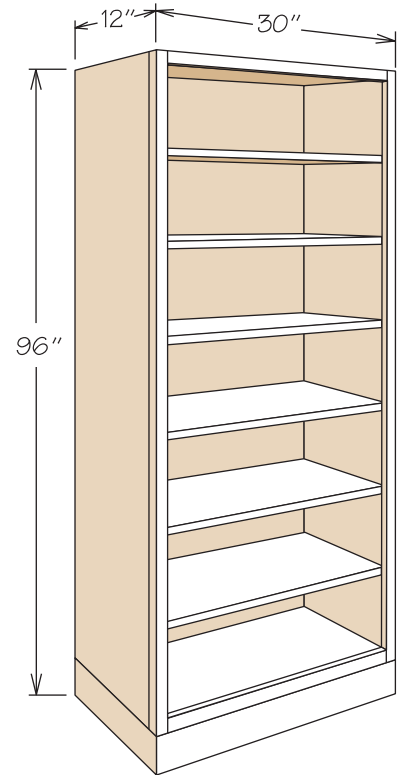

Desk & Office Cabinets

Dimensions

Width	Height	Depth
12" to 36"	28½" to 96"	12" to 24" (Reduced Depth optional on select cabinets)

SKU Coding

DDO	18	21
Cabinet Type (e.g., DDO= Desk Door Cabinet)	width in inches	depth in inches

24" Deep

Pricing Page 60

DDR1224
DDR1524
DDR1824
DDR2124
DDR2424

- APC
- CFO
- ID
- PVS
- RD

- 1 large and 2 standard drawers
- Large drawer cannot be used as a file drawer

Tall Bookshelves

84" High

Pricing Page 98

Tall Bookshelves

90" High

Pricing Page 98

Tall Bookshelves

96" High

Pricing Page 98

DESK & OFFICE CABINETS

BS1884
BS2484
BS3084
BS3684

- APC
- CFO
- ID
- PVS
- RD

- Interior finished to match cabinet exterior
- Flush furniture toe kick
- 5 adjustable ¾" veneered engineered wood shelves included for all construction types
- Shelves packaged separately
- BS3084 is shown