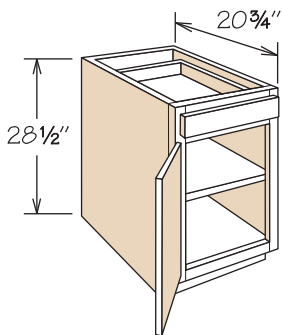

Desk & Office Cabinets

Dimensions

Width	Height	Depth
12" to 36"	28½" to 96"	12" to 24" (Reduced Depth optional on select cabinets)

SKU Coding

DDO	18	21
Cabinet Type (e.g., DDO= Desk Door Cabinet)	width in inches	depth in inches

Pricing Page 60

DFD1824

- APC
- CFO
- ID
- PVS
- RD

- Will accept letter or legal size hanging files
- FBDK1824 file basket included

Desk Door Cabinet

1 Door, 1 Drawer • 21" Deep

Pricing Page 60

DD01221
DD01521
DD01821
DD02121

- APC
- CFO
- ID
- PVS
- RD

- One full depth adjustable shelf
- May be accessorized with one Sliding Shelf or **Deep Dovetail Sliding Shelf**
- Sliding Shelf or **Deep Dovetail Sliding Shelf** must be mounted on cabinet floor

Desk Door Cabinet

2 Doors, 1 Drawer • 21" Deep

Pricing Page 60

Portfolio Select or Portfolio
DD02421 BUTT

- APC
- CFO
- ID
- PVS
- RD

- One full depth adjustable shelf
- May be accessorized with one Sliding Shelf or **Deep Dovetail Sliding Shelf**
- Sliding Shelf or **Deep Dovetail Sliding Shelf** must be mounted on cabinet floor