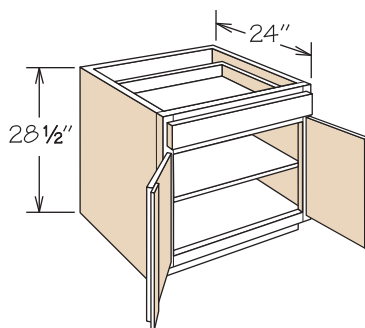

Desk & Office Cabinets

Dimensions

Width	Height	Depth
12" to 36"	28½" to 96"	12" to 24" (Reduced Depth optional on select cabinets)

SKU Coding

DDO	18	21
Cabinet Type (e.g., DDO= Desk Door Cabinet)	width in inches	depth in inches

Desk Door Cabinet

1 Door, 1 Drawer • 24" Deep

Pricing Page 60

DDO1224
DDO1524
DDO1824
DDO2124

- APC
- CFO
- ID
- PVS
- RD

- One full depth adjustable shelf
- May be accessorized with one Sliding Shelf or **Deep Dovetail Sliding Shelf**
- Sliding Shelf or **Deep Dovetail Sliding Shelf** must be mounted on cabinet floor

Desk Door Cabinet

2 Doors, 1 Drawer • 24" Deep

Pricing Page 60

Portfolio Select or Portfolio
DDO2424 BUTT

- APC
- CFO
- ID
- PVS
- RD

- One full depth adjustable shelf
- May be accessorized with one Sliding Shelf or **Deep Dovetail Sliding Shelf**
- Sliding Shelf or **Deep Dovetail Sliding Shelf** must be mounted on cabinet floor

Desk Door Cabinet

2 Doors, 1 Drawer • 24" Deep

Pricing Page 61

Value-Built by Timberlake
DDO2424

- APC
- CFO
- ID
- PVS
- RD

- 2 doors with batten
- One full depth adjustable shelf
- May be accessorized with one Sliding Shelf or **Deep Dovetail Sliding Shelf**
- Sliding Shelf or **Deep Dovetail Sliding Shelf** must be mounted on cabinet floor