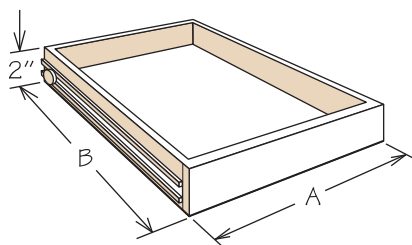

Sliding Shelf

Pricing Pages 97, 98