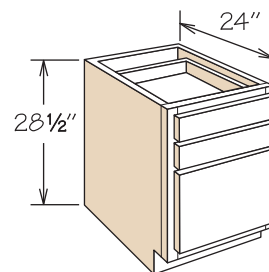

Desk Drawer Cabinet

24" Deep

Pricing Page 60

DDR1224
DDR1524
DDR1824
DDR2124
DDR2424

- APC
- CFO
- ID
- PVS
- RD

- 1 large and 2 standard drawers
- Large drawer cannot be used as a file drawer