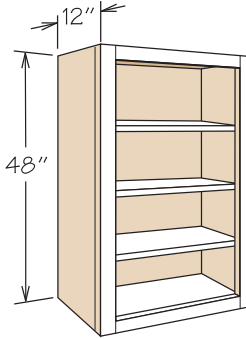

Desk & Office Cabinets

Dimensions

Width	Height	Depth
12" to 36"	28½" to 96"	12" to 24" (Reduced Depth optional on select cabinets)

SKU Coding

DDO	18	21
Cabinet Type (e.g., DDO= Desk Door Cabinet)	width in inches	depth in inches

Base Bookshelves

34½" High

Pricing Page 98

Toe Kicks

BS2434	BS2434 TKR	● APC
BS2434 TKL	BS2434 TKB	● CFO
		● ID
		● PVS
		● RD

- Interior finished to match cabinet exterior
- Must specify toe kick preference when ordering—BS2434 is shown
- 2 adjustable ¾" veneered engineered wood shelves included for all construction types
- Shelves packaged separately

Wall Bookshelves

48" High

Pricing Page 98

BS1848	BS3048	● APC
BS2448	BS3648	● CFO
		● ID
		● PVS
		● RD

- Interior finished to match cabinet exterior
- 3 adjustable ¾" veneered engineered wood shelves included for all construction types
- Shelves packaged separately