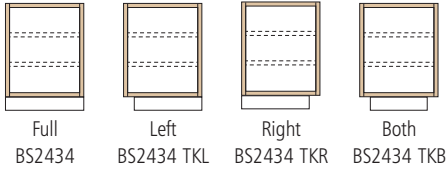

BS1890
BS2490
BS3090
BS3690

- APC
- CFO
- ID
- PVS
- RD

- Interior finished to match cabinet exterior
- Flush furniture toe kick
- 6 adjustable ¾" veneered engineered wood shelves included for all construction types
- Shelves packaged separately
- BS3090 is shown

BS1896
BS2496
BS3096
BS3696

- APC
- CFO
- ID
- PVS
- RD

- Interior finished to match cabinet exterior
- Flush furniture toe kick shipped unattached
- 6 adjustable ¾" veneered engineered wood shelves included for all construction types
- Shelves packaged separately
- BS3096 is shown

Base Bookshelves

34½" High

Pricing Page 98

Toe Kicks

BS2434	BS2434 TKR	● APC
BS2434 TKL	BS2434 TKB	● CFO
		● ID
		● PVS
		● RD

- Interior finished to match cabinet exterior
- Must specify toe kick preference when ordering—BS2434 is shown
- 2 adjustable ¾" veneered engineered wood shelves included for all construction types
- Shelves packaged separately