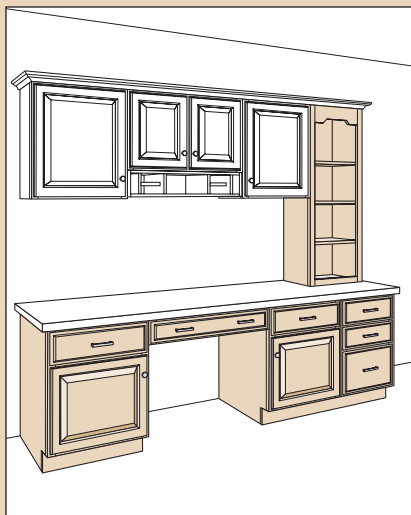

Desk & Office Cabinets

Dimensions

Width	Height	Depth
12" to 36"	28½" to 96"	12" to 24" (Reduced Depth optional on select cabinets)

SKU Coding

DDO	18	21
Cabinet Type (e.g., DDO= Desk Door Cabinet)	width in inches	depth in inches

Construction Options & Modifications

- APC** All Plywood Construction
- CFO** Cabinet Front Only
- ID** Increased Depth
- PVS** Plywood Veneered Sides
- RD** Reduced Depth

Desk Cabinets

Desk Cabinets are 12" to 24" wide, 28½" high and 20¾" or 24" deep.