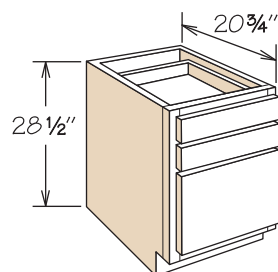

Desk Drawer Cabinet

21" Deep

Pricing Page 60

DDR1221
DDR1521
DDR1821
DDR2121
DDR2421

- APC
- CFO
- ID
- PVS
- RD

- 1 large and 2 standard drawers
- Large drawer cannot be used as a file drawer