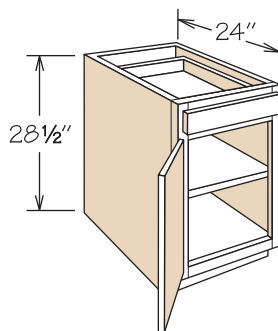

Desk Door Cabinet

2 Doors, 1 Drawer • 21" Deep

Pricing Page 60

Portfolio Select or Portfolio
DD02421 BUTT

- APC
- CFO
- ID
- PVS
- RD

- One full depth adjustable shelf
- May be accessorized with one Sliding Shelf or **Deep Dovetail Sliding Shelf**
- Sliding Shelf or **Deep Dovetail Sliding Shelf** must be mounted on cabinet floor

Desk Door Cabinet

2 Doors, 1 Drawer • 21" Deep

Pricing Page 61

Value-Built by Timberlake
DDO2421

- APC
- CFO
- ID
- PVS
- RD

- 2 doors with batten
- One full depth adjustable shelf
- May be accessorized with one Sliding Shelf or **Deep Dovetail Sliding Shelf**
- Sliding Shelf or **Deep Dovetail Sliding Shelf** must be mounted on cabinet floor

Desk Door Cabinet

1 Door, 1 Drawer • 24" Deep

Pricing Page 60

DDO1224
DDO1524
DDO1824
DDO2124

- APC
- CFO
- ID
- PVS
- RD

- One full depth adjustable shelf
- May be accessorized with one Sliding Shelf or **Deep Dovetail Sliding Shelf**
- Sliding Shelf or **Deep Dovetail Sliding Shelf** must be mounted on cabinet floor

Desk Door Cabinet

2 Doors, 1 Drawer • 24" Deep

Pricing Page 60

Portfolio Select or Portfolio
DDO2424 BUTT

- APC
- CFO
- ID
- PVS
- RD

- One full depth adjustable shelf
- May be accessorized with one Sliding Shelf or **Deep Dovetail Sliding Shelf**
- Sliding Shelf or **Deep Dovetail Sliding Shelf** must be mounted on cabinet floor