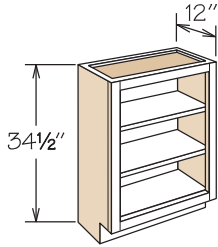

Base Bookshelves

34½" High

Pricing Page 98

Toe Kicks

BS2434	BS2434 TKR	● APC
BS2434 TKL	BS2434 TKB	● CFO
		● ID
		● PVS
		● RD

- Interior finished to match cabinet exterior
- Must specify toe kick preference when ordering—BS2434 is shown
- 2 adjustable ¾" veneered engineered wood shelves included for all construction types
- Shelves packaged separately