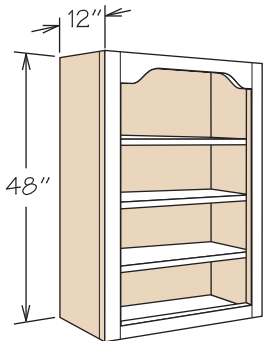

Bookcase

Pricing Page 92

BC1848	● APC
BC2448	● CFO
BC3048	● ID
	● PVS
	● RD

- Interior finished to match cabinet exterior
- Standard cabinet sides are ½" engineered wood with TuffTech finish
- 3 adjustable ¾" veneered engineered wood shelves included for all construction types