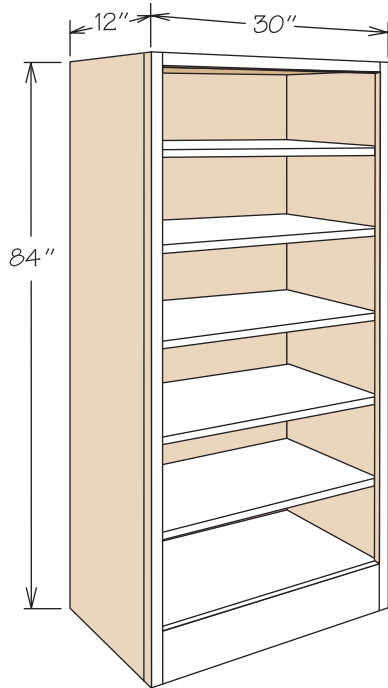

Desk & Office Cabinets

Dimensions

Width	Height	Depth
12" to 36"	28½" to 96"	12" to 24" (Reduced Depth optional on select cabinets)

SKU Coding

DDO	18	21
Cabinet Type (e.g., DDO= Desk Door Cabinet)	width in inches	depth in inches

Desk Drawer Cabinet

21" Deep

Pricing Page 60

DDR1221
DDR1521
DDR1821
DDR2121
DDR2421

- APC
- CFO
- ID
- PVS
- RD

- 1 large and 2 standard drawers
- Large drawer cannot be used as a file drawer

Desk Drawer Cabinet

24" Deep

Pricing Page 60

DDR1224
DDR1524
DDR1824
DDR2124
DDR2424

- APC
- CFO
- ID
- PVS
- RD

- 1 large and 2 standard drawers
- Large drawer cannot be used as a file drawer

Tall Bookshelves

84" High

Pricing Page 98

Tall Bookshelves

90" High

Pricing Page 98

Tall Bookshelves

96" High

Pricing Page 98

DESK & OFFICE CABINETS

BS1884
BS2484
BS3084
BS3684