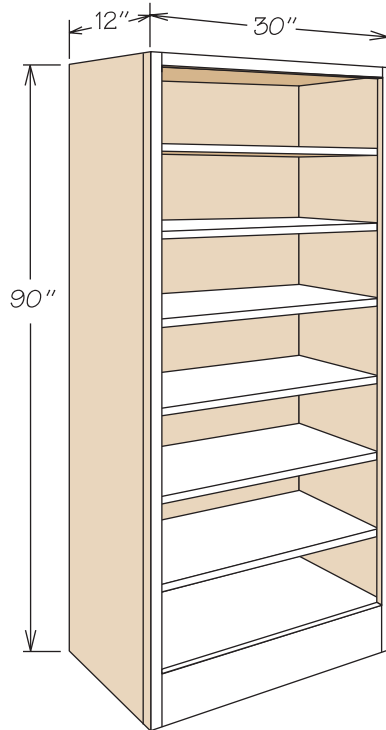

Desk & Office Cabinets

Dimensions

Width	Height	Depth
12" to 36"	28½" to 96"	12" to 24" (Reduced Depth optional on select cabinets)

SKU Coding

DDO	18	21
Cabinet Type (e.g., DDO= Desk Door Cabinet)	width in inches	depth in inches

Desk Drawer Cabinet

21" Deep

Pricing Page 60

DDR1221
DDR1521
DDR1821
DDR2121
DDR2421

- APC
- CFO
- ID
- PVS
- RD

- 1 large and 2 standard drawers
- Large drawer cannot be used as a file drawer

Desk Drawer Cabinet

24" Deep

Pricing Page 60

DDR1224
DDR1524
DDR1824
DDR2124
DDR2424

- APC
- CFO
- ID
- PVS
- RD

- 1 large and 2 standard drawers
- Large drawer cannot be used as a file drawer

Tall Bookshelves

84" High

Pricing Page 98

Tall Bookshelves

90" High

Pricing Page 98

Tall Bookshelves

96" High

Pricing Page 98

DESK & OFFICE CABINETS

BS1884
BS2484
BS3084
BS3684