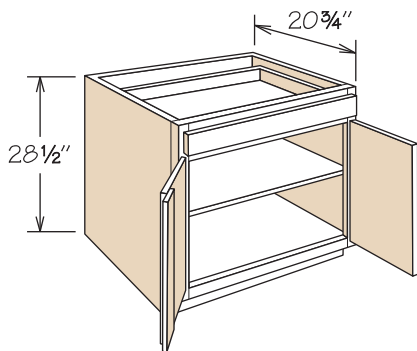

- APC
- CFO
- ID
- PVS
- RD

- One full depth adjustable shelf
- May be accessorized with one Sliding Shelf or **Deep Dovetail Sliding Shelf**
- Sliding Shelf or **Deep Dovetail Sliding Shelf** must be mounted on cabinet floor

Desk Door Cabinet

2 Doors, 1 Drawer • 21" Deep

Pricing Page 60

Portfolio Select or Portfolio
DD02421 BUTT

- APC
- CFO
- ID
- PVS
- RD

- One full depth adjustable shelf
- May be accessorized with one Sliding Shelf or **Deep Dovetail Sliding Shelf**
- Sliding Shelf or **Deep Dovetail Sliding Shelf** must be mounted on cabinet floor

Desk Door Cabinet

2 Doors, 1 Drawer • 21" Deep

Pricing Page 61

Value-Built by Timberlake
DDO2421

- APC
- CFO
- ID
- PVS
- RD

- 2 doors with batten
- One full depth adjustable shelf
- May be accessorized with one Sliding Shelf or **Deep Dovetail Sliding Shelf**
- Sliding Shelf or **Deep Dovetail Sliding Shelf** must be mounted on cabinet floor

Desk Door Cabinet

1 Door, 1 Drawer • 24" Deep

Pricing Page 60

DDO1224
DDO1524
DDO1824
DDO2124

- APC
- CFO
- ID
- PVS
- RD

- One full depth adjustable shelf
- May be accessorized with one Sliding Shelf or **Deep Dovetail Sliding Shelf**
- Sliding Shelf or **Deep Dovetail Sliding Shelf** must be mounted on cabinet floor