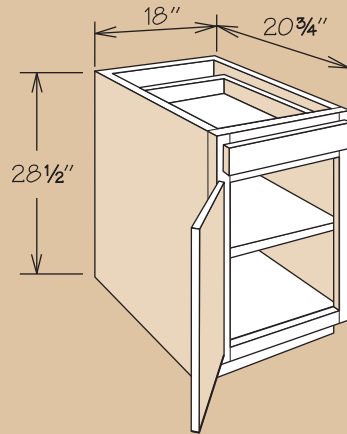

Desk & Office Cabinets

Dimensions

Width	Height	Depth
12" to 36"	28½" to 96"	12" to 24" (Reduced Depth optional on select cabinets)

SKU Coding

DDO	18	21
Cabinet Type (e.g., DDO= Desk Door Cabinet)	width in inches	depth in inches

Construction Options & Modifications

- APC** All Plywood Construction
- CFO** Cabinet Front Only
- ID** Increased Depth
- PVS** Plywood Veneered Sides
- RD** Reduced Depth

Desk Cabinets

Desk Cabinets are 12" to 24" wide, 28½" high and 20¾" or 24" deep.