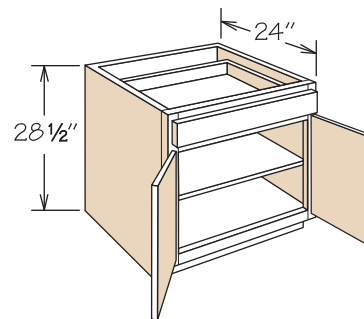

Desk Door Cabinet

2 Doors, 1 Drawer • 21" Deep

Pricing Page 60

Portfolio Select or Portfolio
DD02421 BUTT

- APC
- CFO
- ID
- PVS
- RD

- One full depth adjustable shelf
- May be accessorized with one Sliding Shelf or **Deep Dovetail Sliding Shelf**
- Sliding Shelf or **Deep Dovetail Sliding Shelf** must be mounted on cabinet floor

Desk Door Cabinet

2 Doors, 1 Drawer • 21" Deep

Pricing Page 61

Value-Built by Timberlake
DDO2421

- APC
- CFO
- ID
- PVS
- RD

- 2 doors with batten
- One full depth adjustable shelf
- May be accessorized with one Sliding Shelf or **Deep Dovetail Sliding Shelf**
- Sliding Shelf or **Deep Dovetail Sliding Shelf** must be mounted on cabinet floor

Desk Door Cabinet

1 Door, 1 Drawer • 24" Deep

Pricing Page 60

DDO1224
DDO1524
DDO1824
DDO2124

- APC
- CFO
- ID
- PVS
- RD

- One full depth adjustable shelf
- May be accessorized with one Sliding Shelf or **Deep Dovetail Sliding Shelf**
- Sliding Shelf or **Deep Dovetail Sliding Shelf** must be mounted on cabinet floor

Desk Door Cabinet

2 Doors, 1 Drawer • 24" Deep

Pricing Page 60

Portfolio Select or Portfolio
DDO2424 BUTT

- APC
- CFO
- ID
- PVS
- RD

- One full depth adjustable shelf
- May be accessorized with one Sliding Shelf or **Deep Dovetail Sliding Shelf**
- Sliding Shelf or **Deep Dovetail Sliding Shelf** must be mounted on cabinet floor