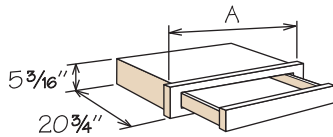

Bookcase

Pricing Page 92

BC1848	● APC
BC2448	● CFO
BC3048	● ID
	● PVS
	● RD

- Interior finished to match cabinet exterior
- Standard cabinet sides are ½" engineered wood with TuffTech finish
- 3 adjustable ¾" veneered engineered wood shelves included for all construction types

Kneehole Drawer Cabinet

Pricing Page 60

	A	Min. Trim
KDC24/21	24"	21"
KDC30/27	30"	27"
KDC36/33	36"	33"

KDC24/21	● RD
KDC30/27	
KDC36/33	

- Designed for desk or vanity application
- Field trimmable in width up to 1½" per side
- Field trimmable in height to 4¾"
- Field trimmable in depth to 18" or Reduced Depth Option is available