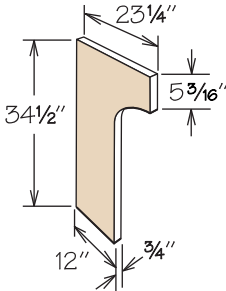

Desk End Panel

Pricing Page 102

DEP	

- All door styles feature ¾" veneered engineered wood finished to match cabinet exterior on both sides
- Recommend QM8 WD be ordered for installation to ensure proper attachment to wall
- Field trimmable