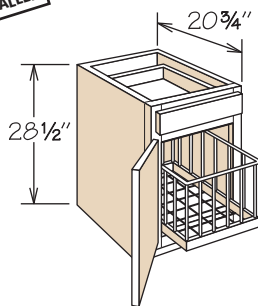

Desk & Office Cabinets

Dimensions

Width	Height	Depth
12" to 36"	28½" to 96"	12" to 24" (Reduced Depth optional on select cabinets)

SKU Coding

DDO	18	21
Cabinet Type (e.g., DDO= Desk Door Cabinet)	width in inches	depth in inches

Construction Options & Modifications

- APC** All Plywood Construction
- CFO** Cabinet Front Only
- ID** Increased Depth
- PVS** Plywood Veneered Sides
- RD** Reduced Depth

Desk Cabinets

Desk Cabinets are 12" to 24" wide, 28½" high and 20¾" or 24" deep.

Cathedral doors are not available on Desk Cabinets.

Single door Desk Cabinets are hinged left and can be reversed in the field.

Inset toe kick construction requires BTK8 matching toe kick—must be ordered separately.

Desk File Drawer Cabinet

21" Deep

Pricing Page 60

DFD1821

- APC
- CFO
- ID
- PVS
- RD

- Will accept letter or legal size hanging files
- FBDK1821 file basket included

Desk File Drawer Cabinet

24" Deep